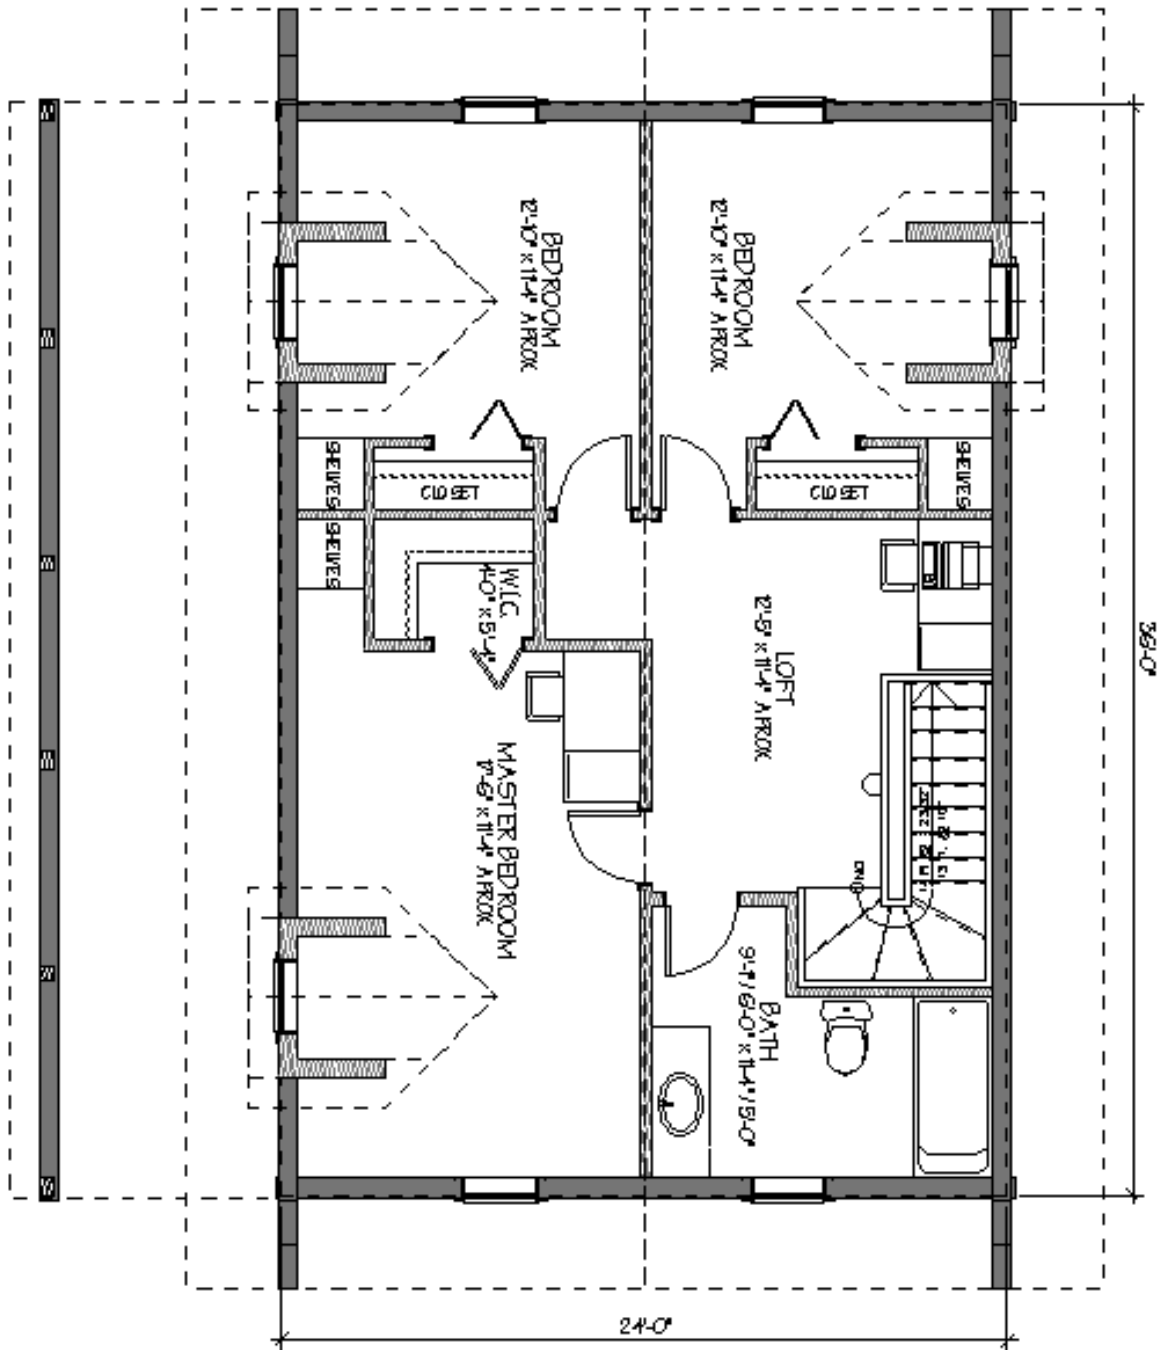

MAIN FLOOR PLAN 864 SQ. FT.

LOFT FLOOR PLAN 864 SQ. FT.

1557 Route 9, Suite 2
Lake George NY 12845
Telephone 518-791-8327