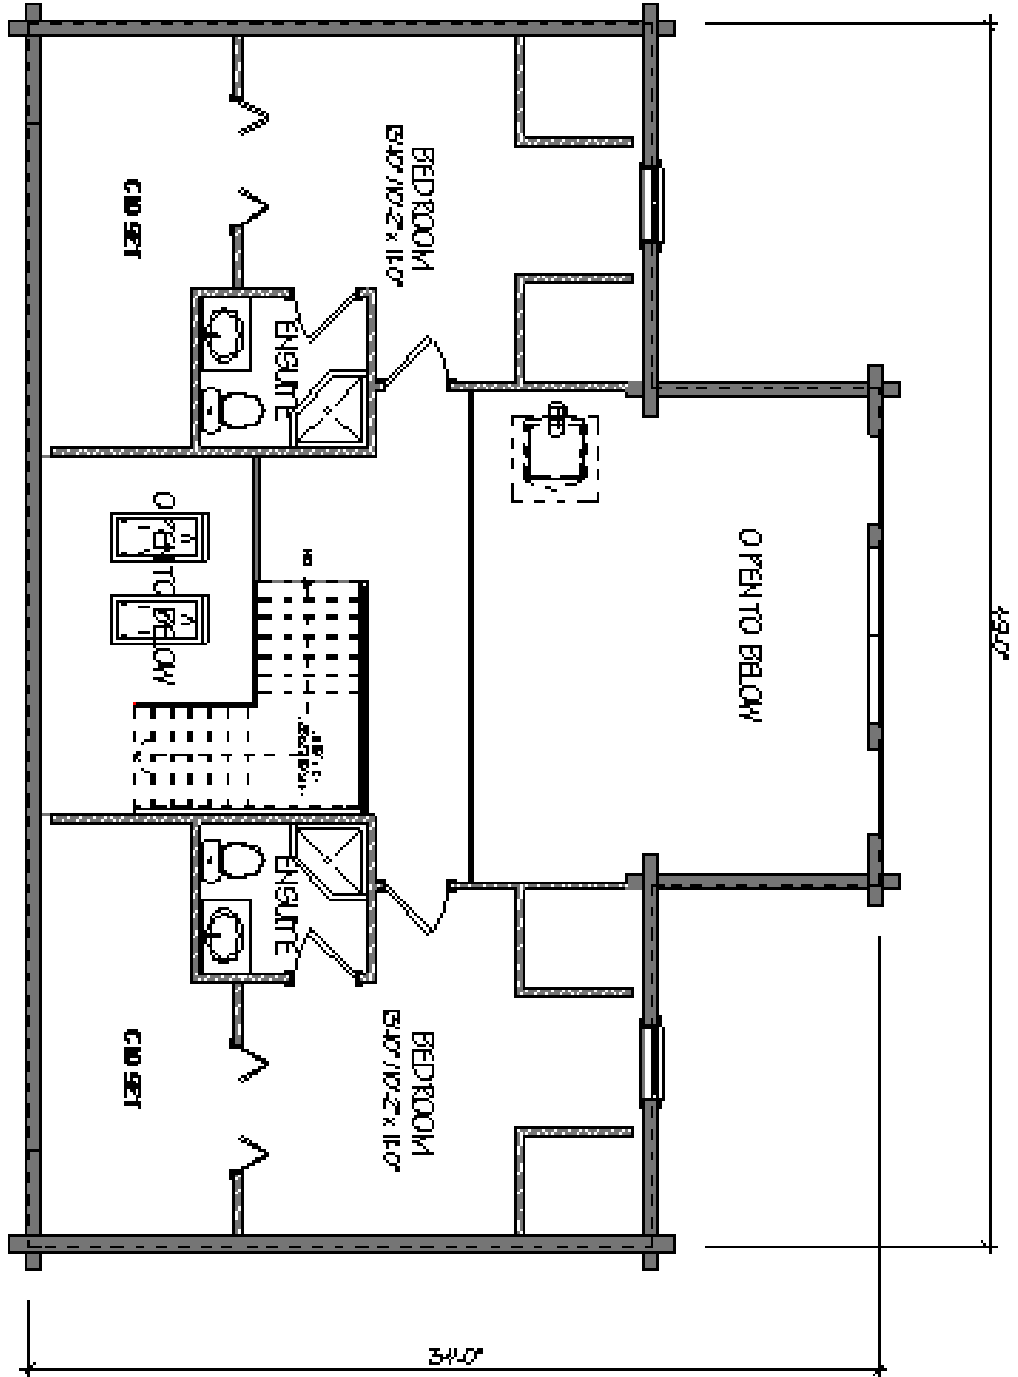

LOFT FLOOR PLAN 952 SQ.FT.
433 SQ.FT. OPEN TO BELOW

1557 Route 9, Suite 2
Lake George NY 12845
Telephone 518-791-8327