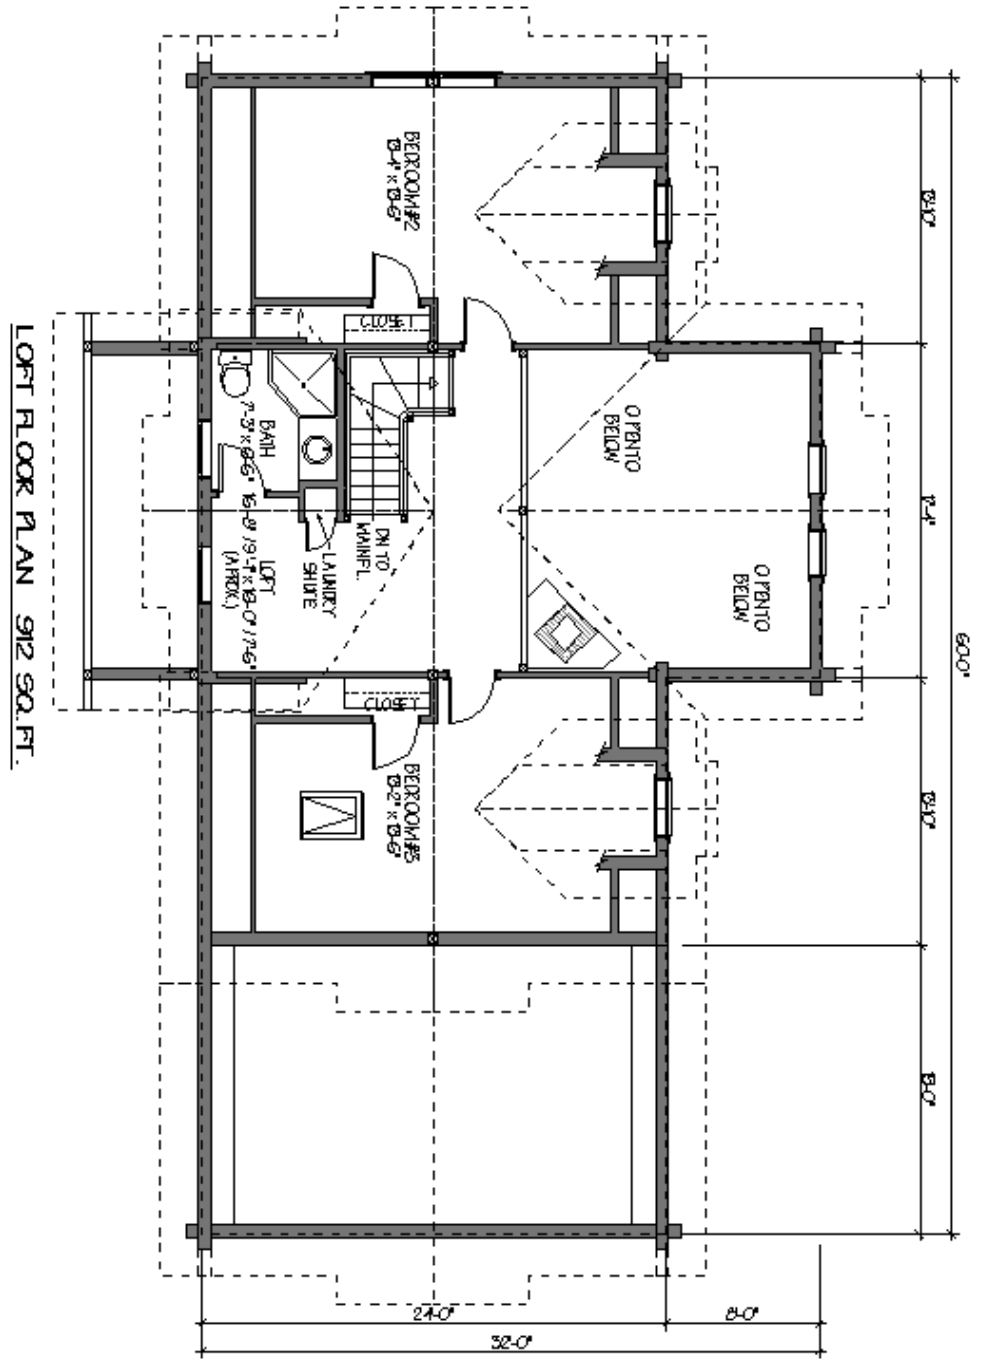

MAIN FLOOR PLAN 1579 SQ. FT.

1557 Route 9, Suite 2
 Lake George NY 12845
 Telephone 518-791-8327

LOFT FLOOR PLAN 912 SQ. FT.